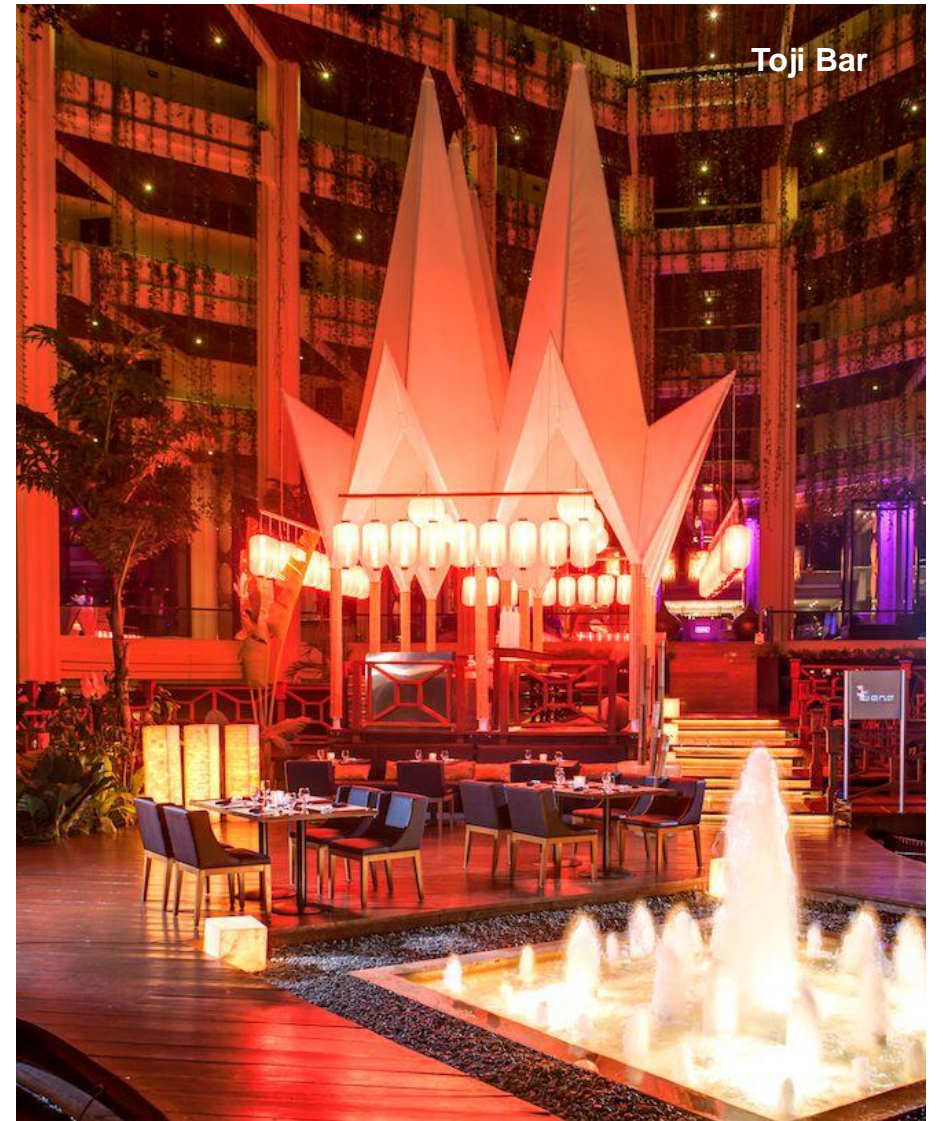

1,476,37 feet / 450 meters long stretch of beach

Gastronomic Journey

- 10 Restaurants & 7 Bars
- 24-hour Room Service (\$ service fee)
- MALVA Food Bazaar International buffet
- SAL Steak Cave (\$) Enjoy the latest grilling techniques and innovations
- VENTO Cuisine of the Mediterranean
- BANA Japanese fusion and sushi
- MOLE Contemporary Mexican cuisine & Wine Cellar.
- BLUE AGAVE Top-quality Mexican gastronomy including tacos and tequila
- FUEGO Latin-fusion with a Peruvian twist
- LA PALAPA Exclusive Adults only for The Reserve guests. A la carte chef specialties.
- ENSO Exclusive The Reserve restaurant
- SUNSET BAR Ceviche, pizza & snacks

Malva Food Bazar – International Buffet

Blue Agave - Top-quality Mexican tacos & tequila

Swim up Bar

 THE
RESERVE
AT PARADISUS BY MELIÁ

An immersive vacation experience for adults, families, and groups. The Reserve offers exclusive opportunities for guests to reconnect and create everlasting memories.