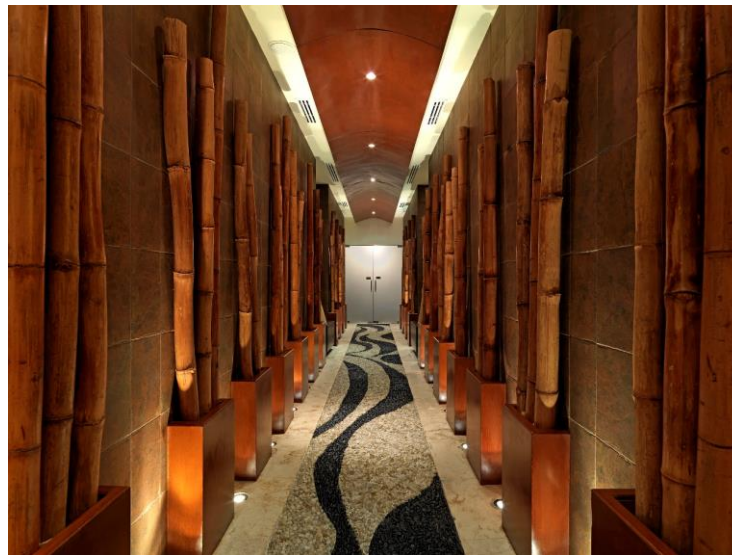

Enter the YHI Spa universe, an exclusive space created for both physical and spiritual purification and well-being.

In our cabins overlooking you can free your five senses and raise your mind to a new state of Zen. We always offer natural and carefully selected products made by the market-leading Pevonia.

MELIÀ PRO MEETINGS & EVENTS

- The second largest hotel convention center in the Hotel Zone
- More than 29,000 sq. ft /2,700 m² of flexible and versatile space
- Convention Center with 21 meeting rooms
- Foyer area with independent access, check-in area
- Personalized assistance by MICE experts
- Team building and sports activities
- State of art audiovisual equipment
- Theme nights parties