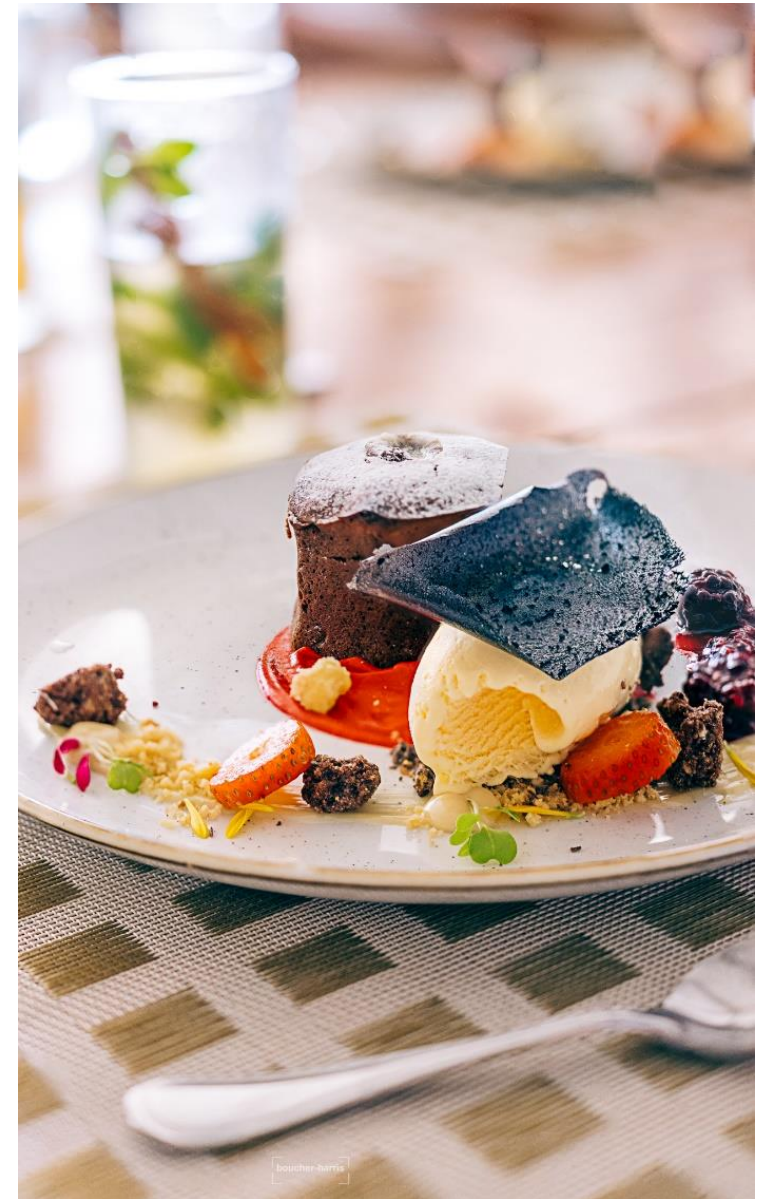

1,476,37 feet / 450 meters long stretch of beach

Gastronomic Journey

- 10 Restaurants & 7 Bars
- 24-hour Room Service (\$ service fee)
- MALVA Food Bazaar International buffet
- SAL Steak Cave (\$) Enjoy the latest grilling techniques and innovations
- VENTO Cuisine of the Mediterranean
- BANA Japanese fusion and sushi
- MOLE Contemporary Mexican cuisine & Wine Cellar.
- BLUE AGAVE Top-quality Mexican gastronomy including tacos and tequila
- FUEGO Latin-fusion with a Peruvian twist
- LA PALAPA Exclusive Adults only for The Reserve guests. A la carte chef specialties.
- ENSO Exclusive The Reserve restaurant
- SUNSET BAR Ceviche, pizza & snacks

Sal.

· STEAK — CAVE

Meat lovers enjoy the perfect dining option at Sal Steak Cave, a space devoted to quality meat dishes where diners can enjoy all the latest and most innovative grilling techniques.

A restaurant for our adults guests and non-guests. Subject to additional charges.