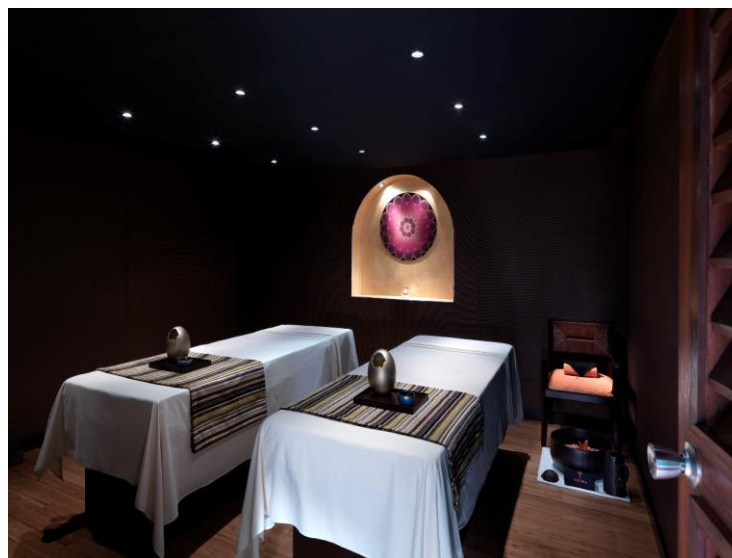

Enter the YHI Spa universe, an exclusive space created for both physical and spiritual purification and well-being.

In our cabins overlooking you can free your five senses and raise your mind to a new state of Zen. We always offer natural and carefully selected products made by the market-leading Pevonia.